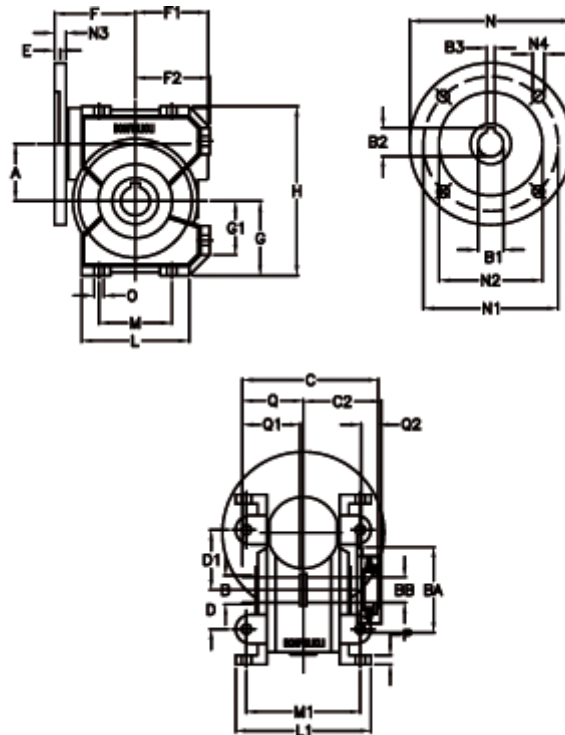

# Data Sheet

Article number: 390204902802716  
 Description: Worm Gear with Torque Limiter  
 VF 49-L1-U-28 P71B5

## Measures

a = 49.5	C2 = 63.5	g = 64.5	N = 160	Q1 = 41
B = 25	D = 34	G1 = 46.5	N1 = 130	Q2 = 15
B1 E7 = 14	D1 = 52	H = 146.5	N2 = 110	
B2 = 16.3	Description = VF 49U-xx-71B5	H1 = 110.5	N3 = 10.5	
B3 H9 = 5	E = 3.0	L = 93	N4 = 9.5	
BA = 63	F = 70	L1 = 117	O = 8.5	
BB H7 = 14	F1 = 63	m = 63	P = 8	
C = 105	F2 = 64.5	M1 = 98.5	Q = 51.0	